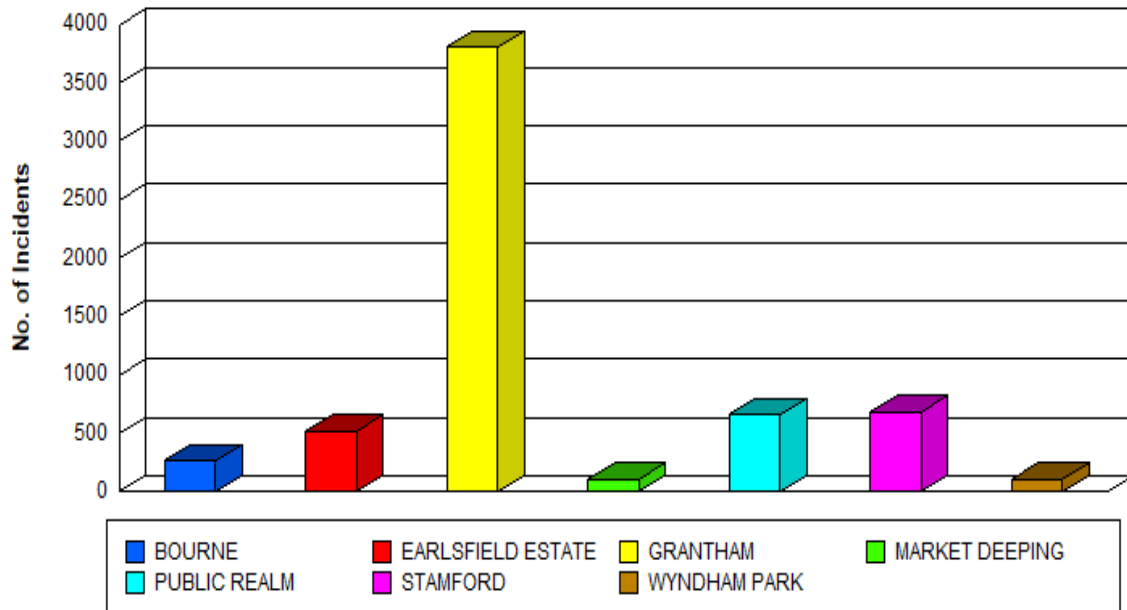

## Incidents by Zone/Scheme

01/04/2022 00:00:00 to 31/03/2023 23:59:00

### Incidents by Zone

### Incidents by Category