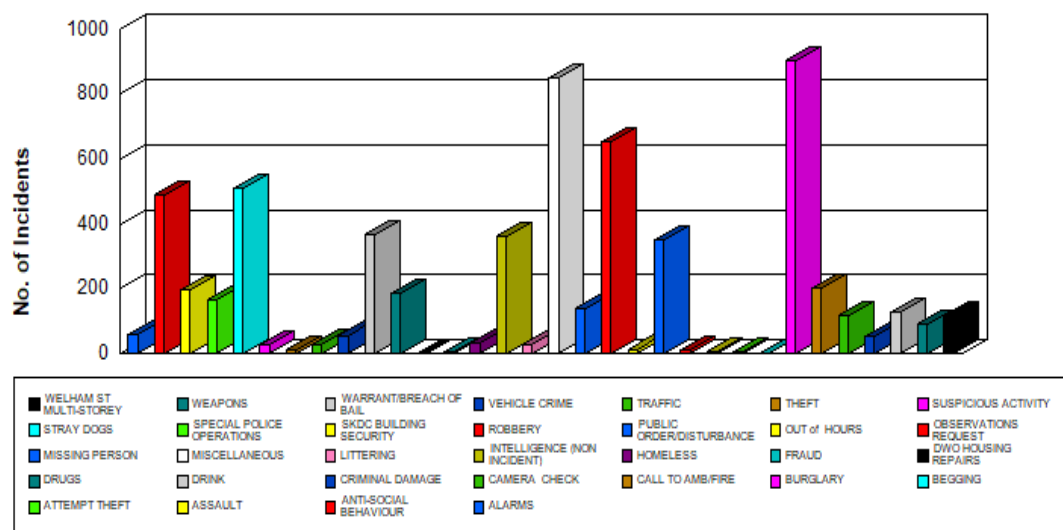

## Incidents by Zone/Scheme

01/04/2022 00:00:00 to 31/03/2023 23:59:00

### Incidents by Zone

### Incidents by Category

### Incidents by Time of Day