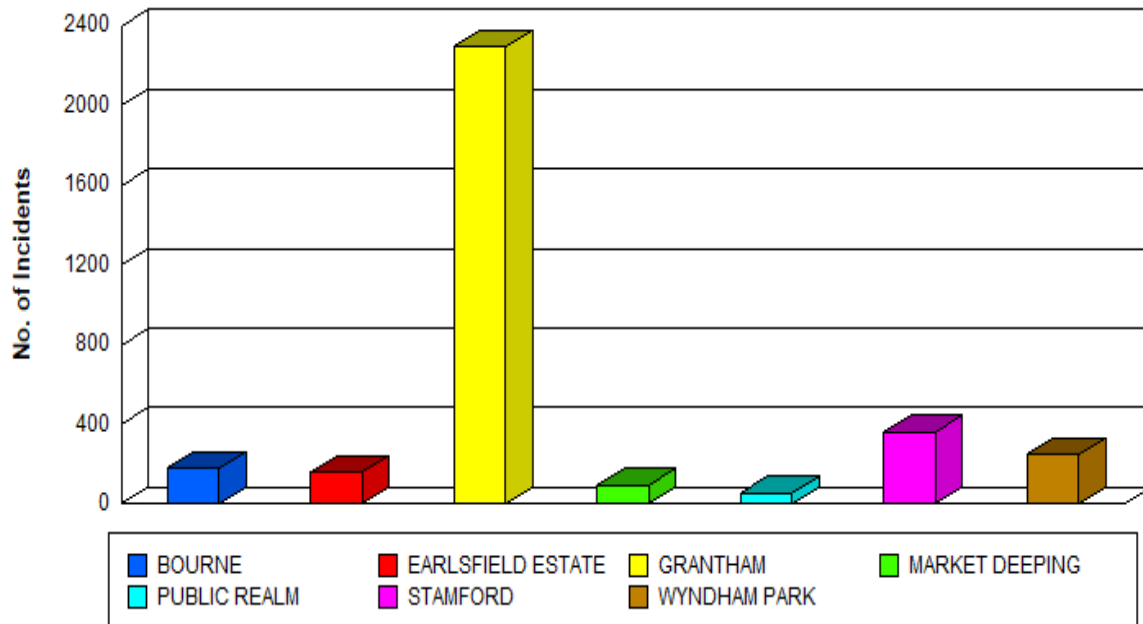

Incidents by Zone/Scheme

01/04/2021 00:00:00 to 31/03/2022 23:59:00

Incidents by Zone

Incidents by Category

Incidents by Zone/Scheme

01/04/2021 00:00:00 to 31/03/2022 23:59:00

Incidents by Time of Day