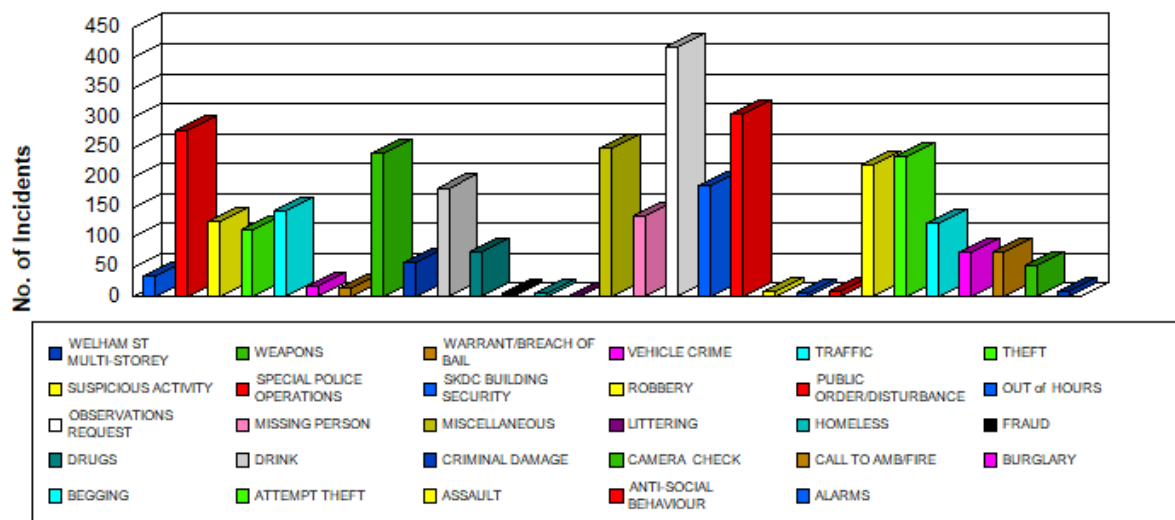

Incidents by Zone/Scheme

01/04/2021 00:00:00 to 31/03/2022 23:59:00

Incidents by Zone

Incidents by Category

Incidents by Zone/Scheme

01/04/2021 00:00:00 to 31/03/2022 23:59:00

Incidents by Time of Day