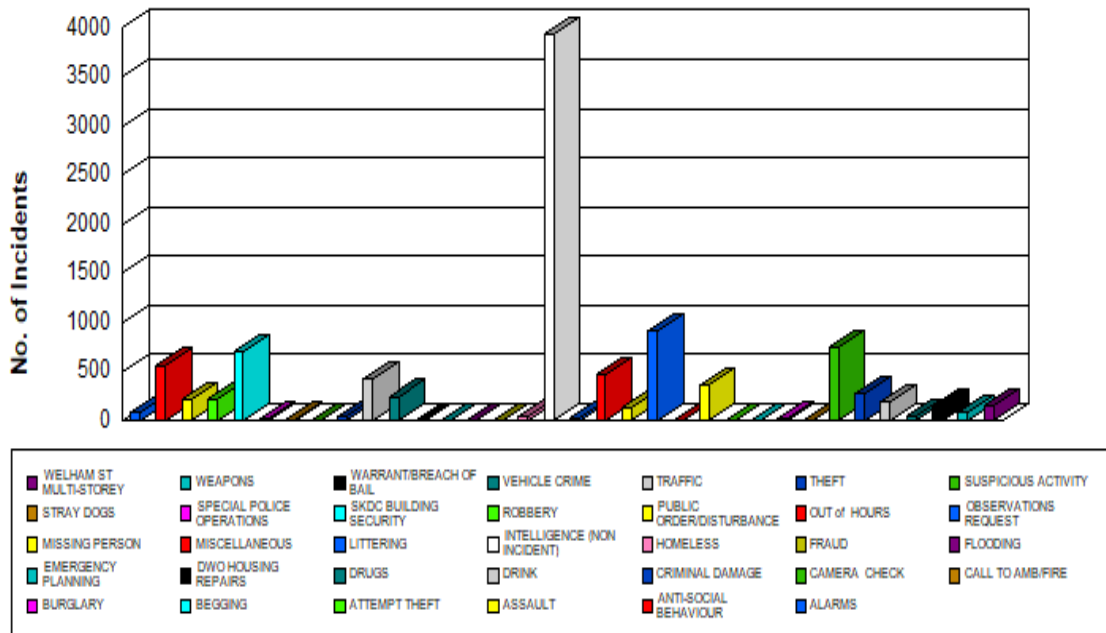

Incidents by Zone/Scheme

01/04/2023 00:00:00 to 31/03/2024 23:59:00

Incidents by Zone

Incidents by Category

Incidents by Zone/Scheme

01/04/2023 00:00:00 to 31/03/2024 23:59:00

Incidents by Time of Day