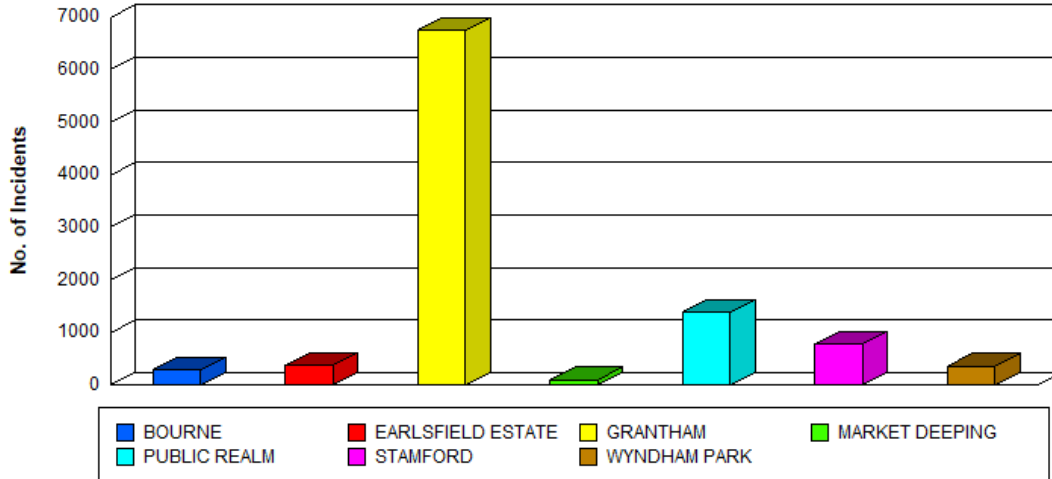

Incidents by Zone/Scheme

01/04/2023 00:00:00 to 31/03/2024 23:59:00

Incidents by Zone

Incidents by Category

Incidents by Zone/Scheme

01/04/2023 00:00:00 to 31/03/2024 23:59:00

Incidents by Time of Day