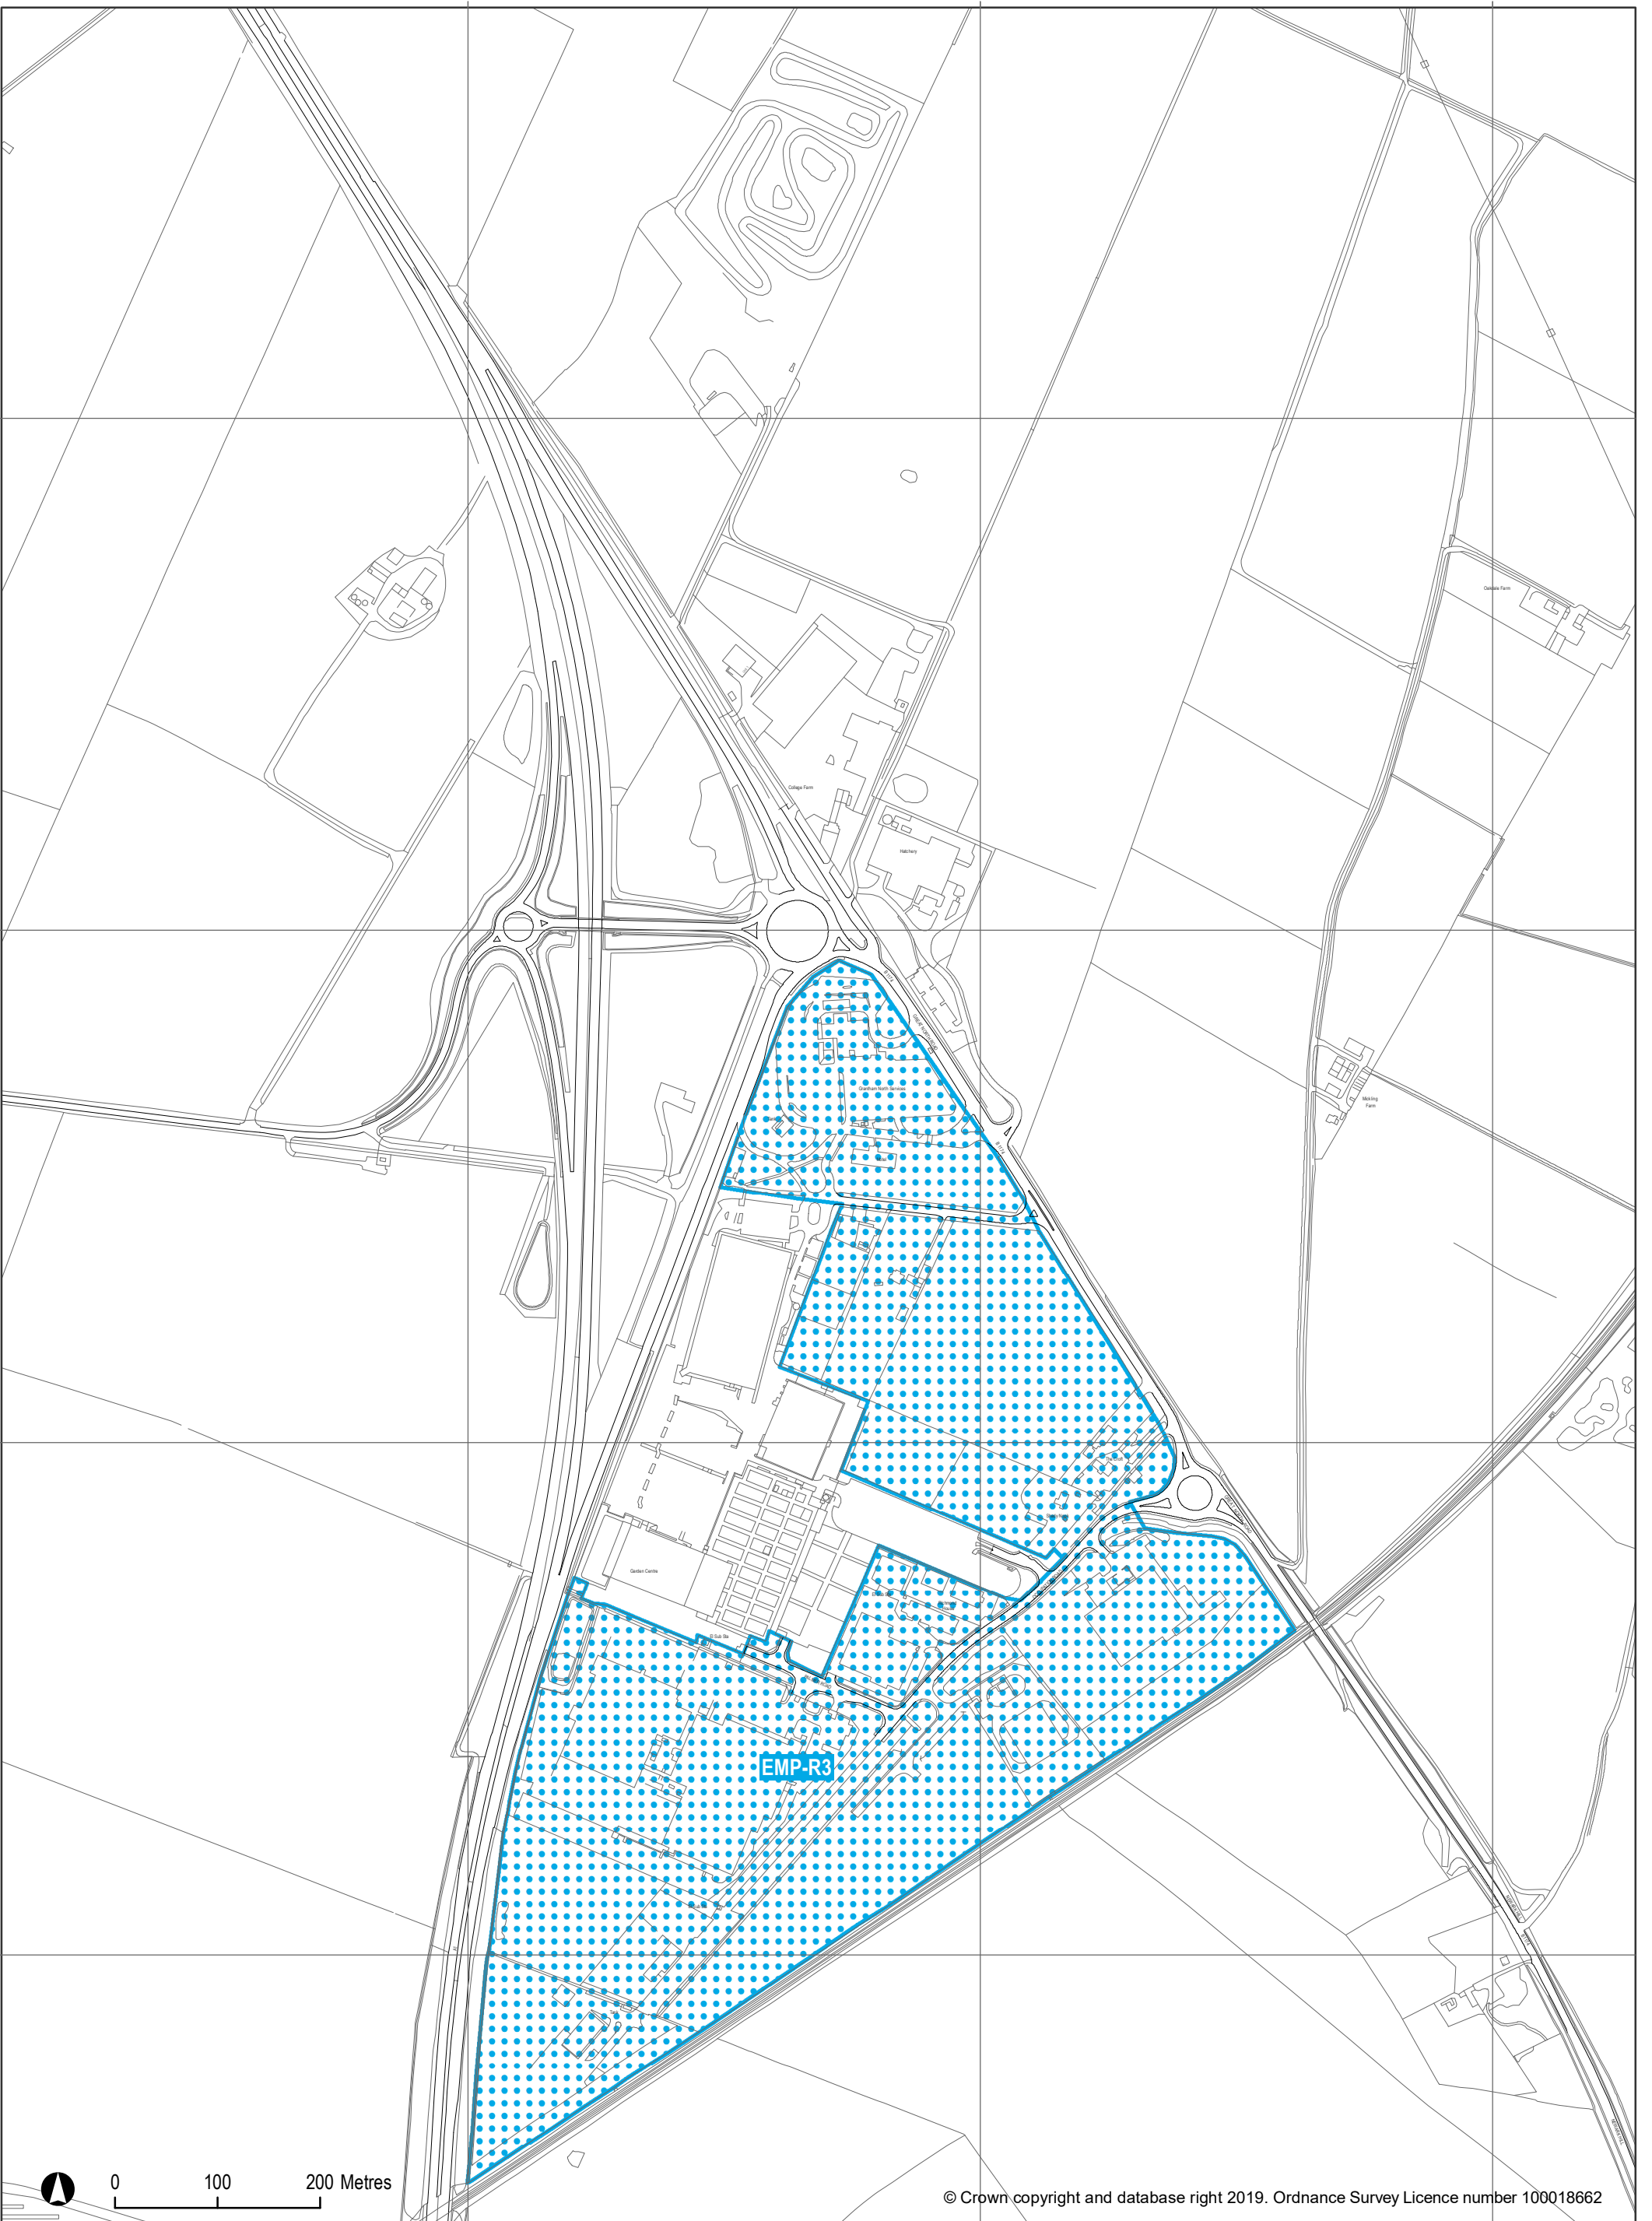

488500

489000

489500

340500

340000

339500

339000

© Crown copyright and database right 2019. Ordnance Survey Licence number 100018662

© Natural England copyright 2019. Information licensed under the Open Government Licence v3.0. © Greater Lincolnshire Nature Partnership 2019

**SOUTH
KESTEVEN
DISTRICT
COUNCIL**

South Kesteven District Council
Local Plan to 2036 - Policies Map: Final

Inset 34: Gonerby Moor Employment