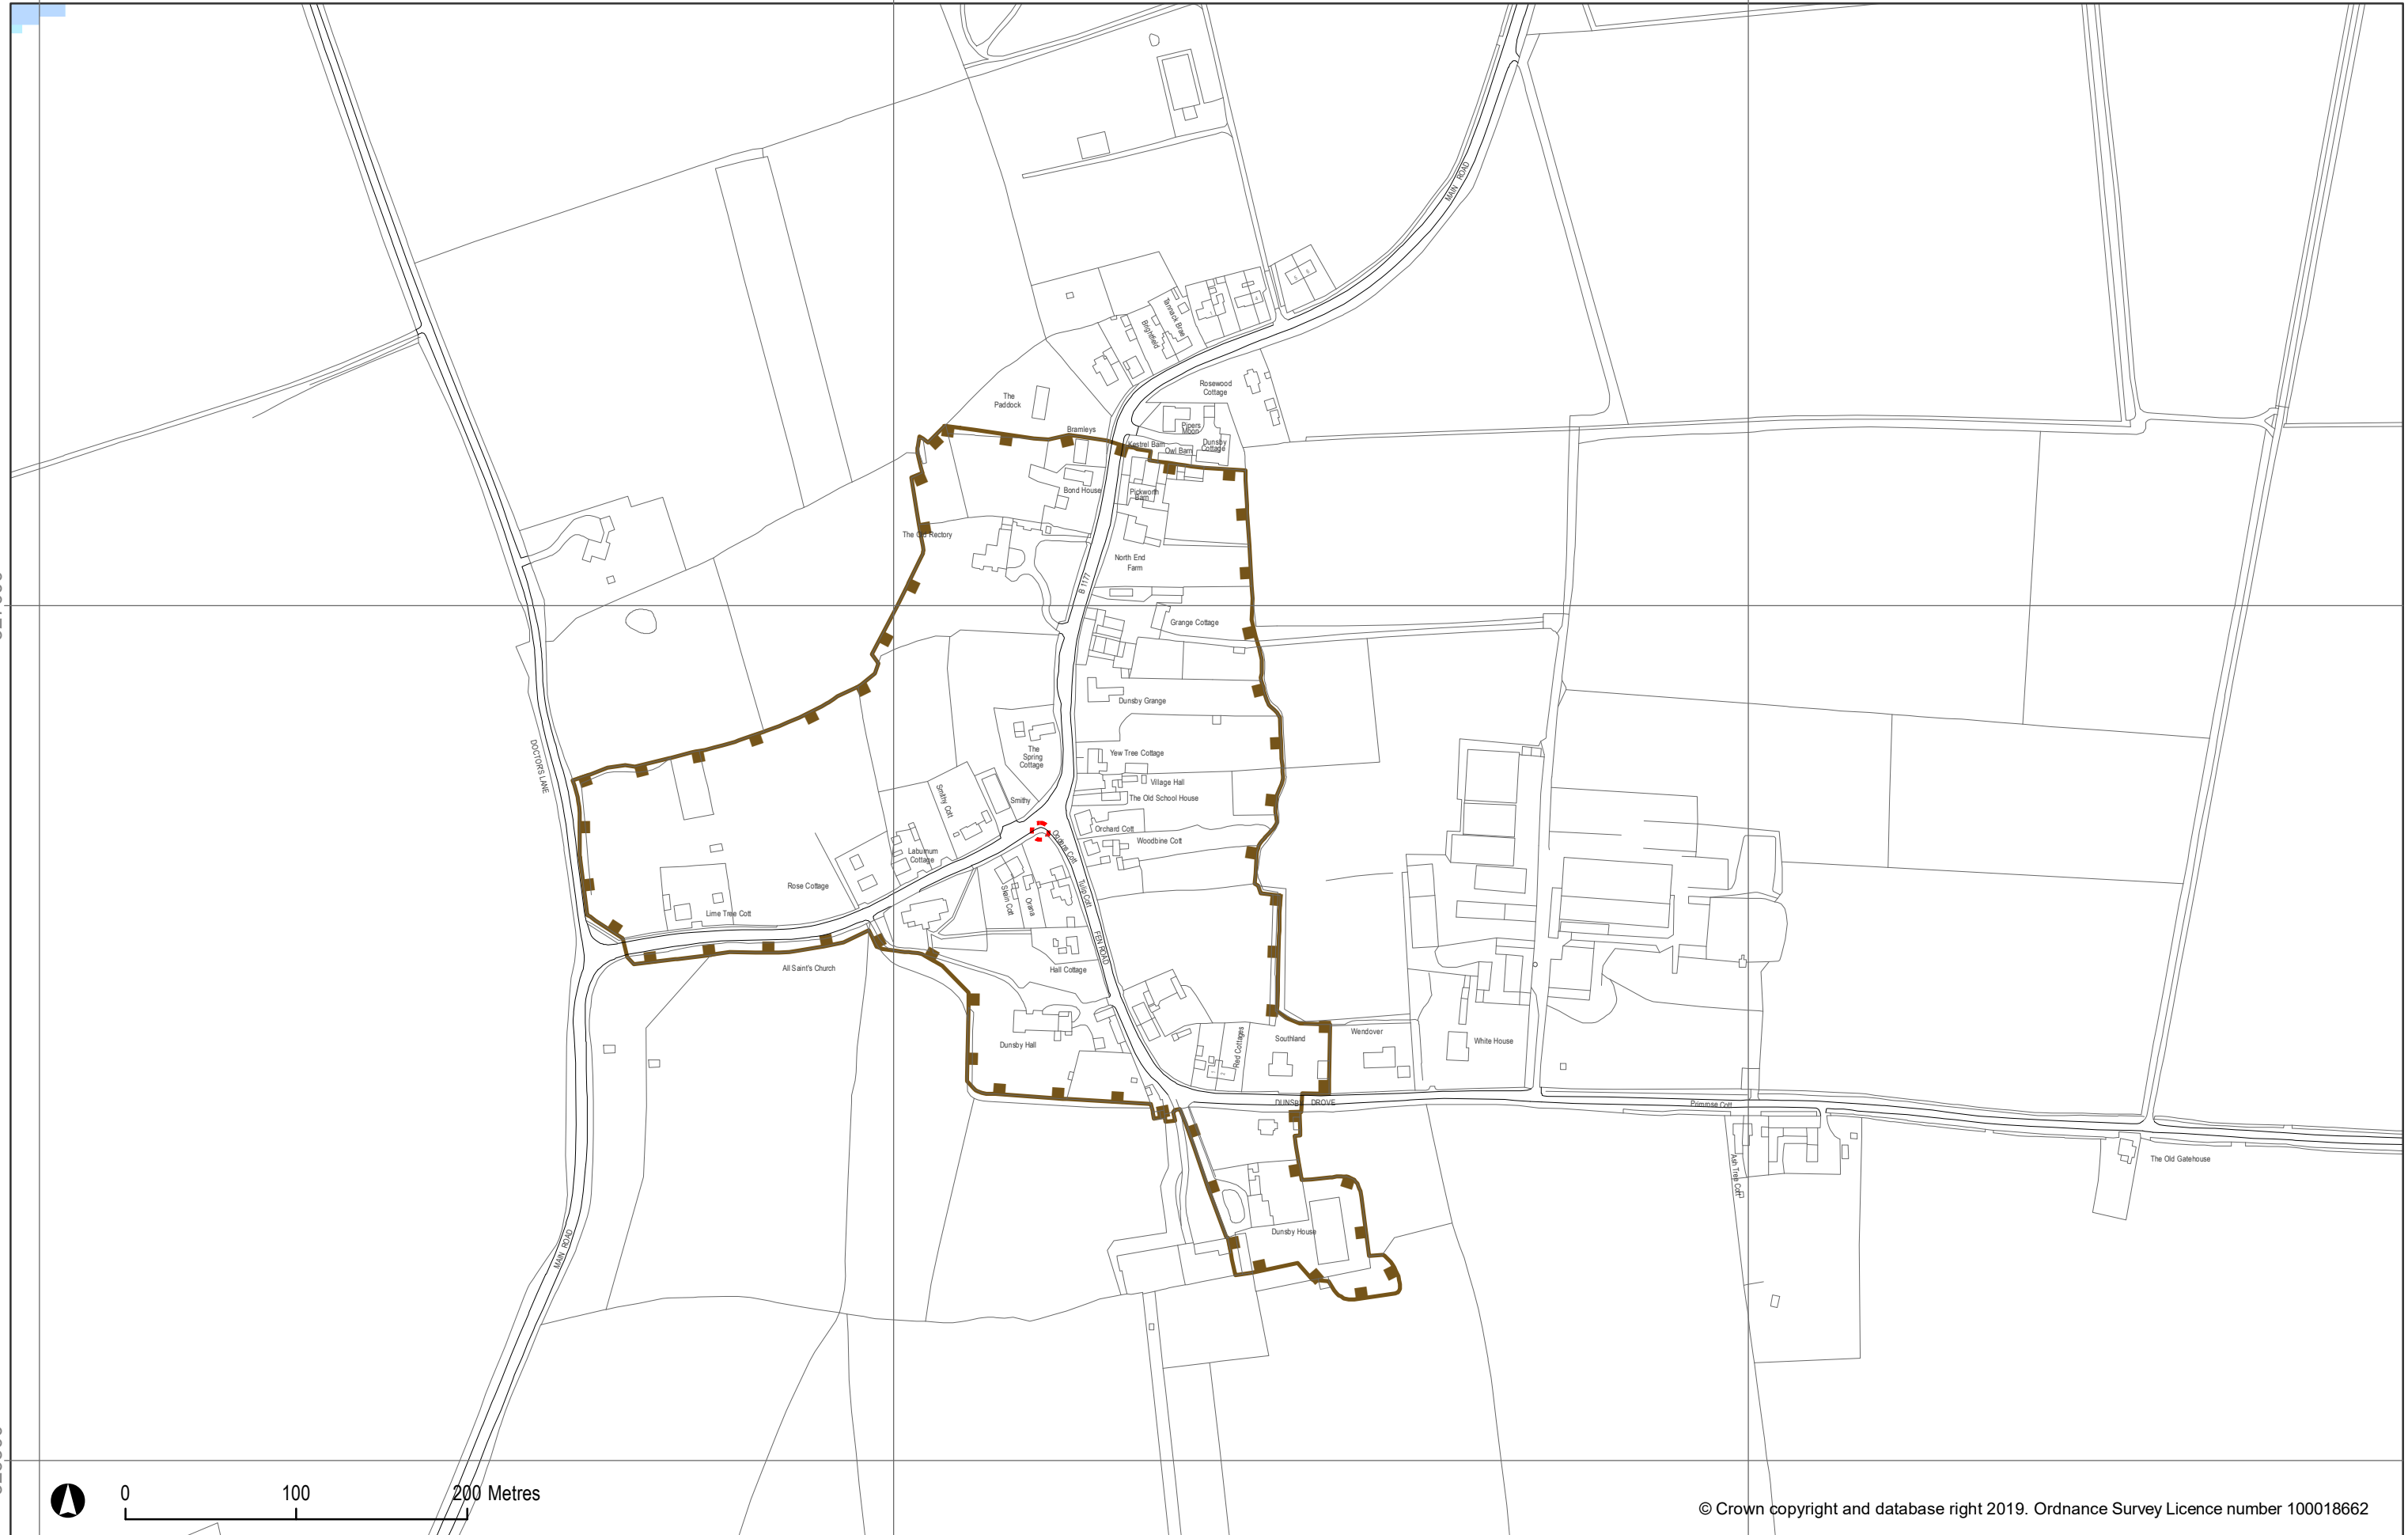

510000

510500

511000

327000

326500

0 100 200 Metres

© Crown copyright and database right 2019. Ordnance Survey Licence number 100018662

**SOUTH
KESTEVEN
DISTRICT
COUNCIL**

South Kesteven District Council
Local Plan to 2036 - Policies Map: Final

© Natural England copyright 2019. Information licensed under the Open Government Licence v3.0. © Greater Lincolnshire Nature Partnership 2019

Inset 28: Dunsby