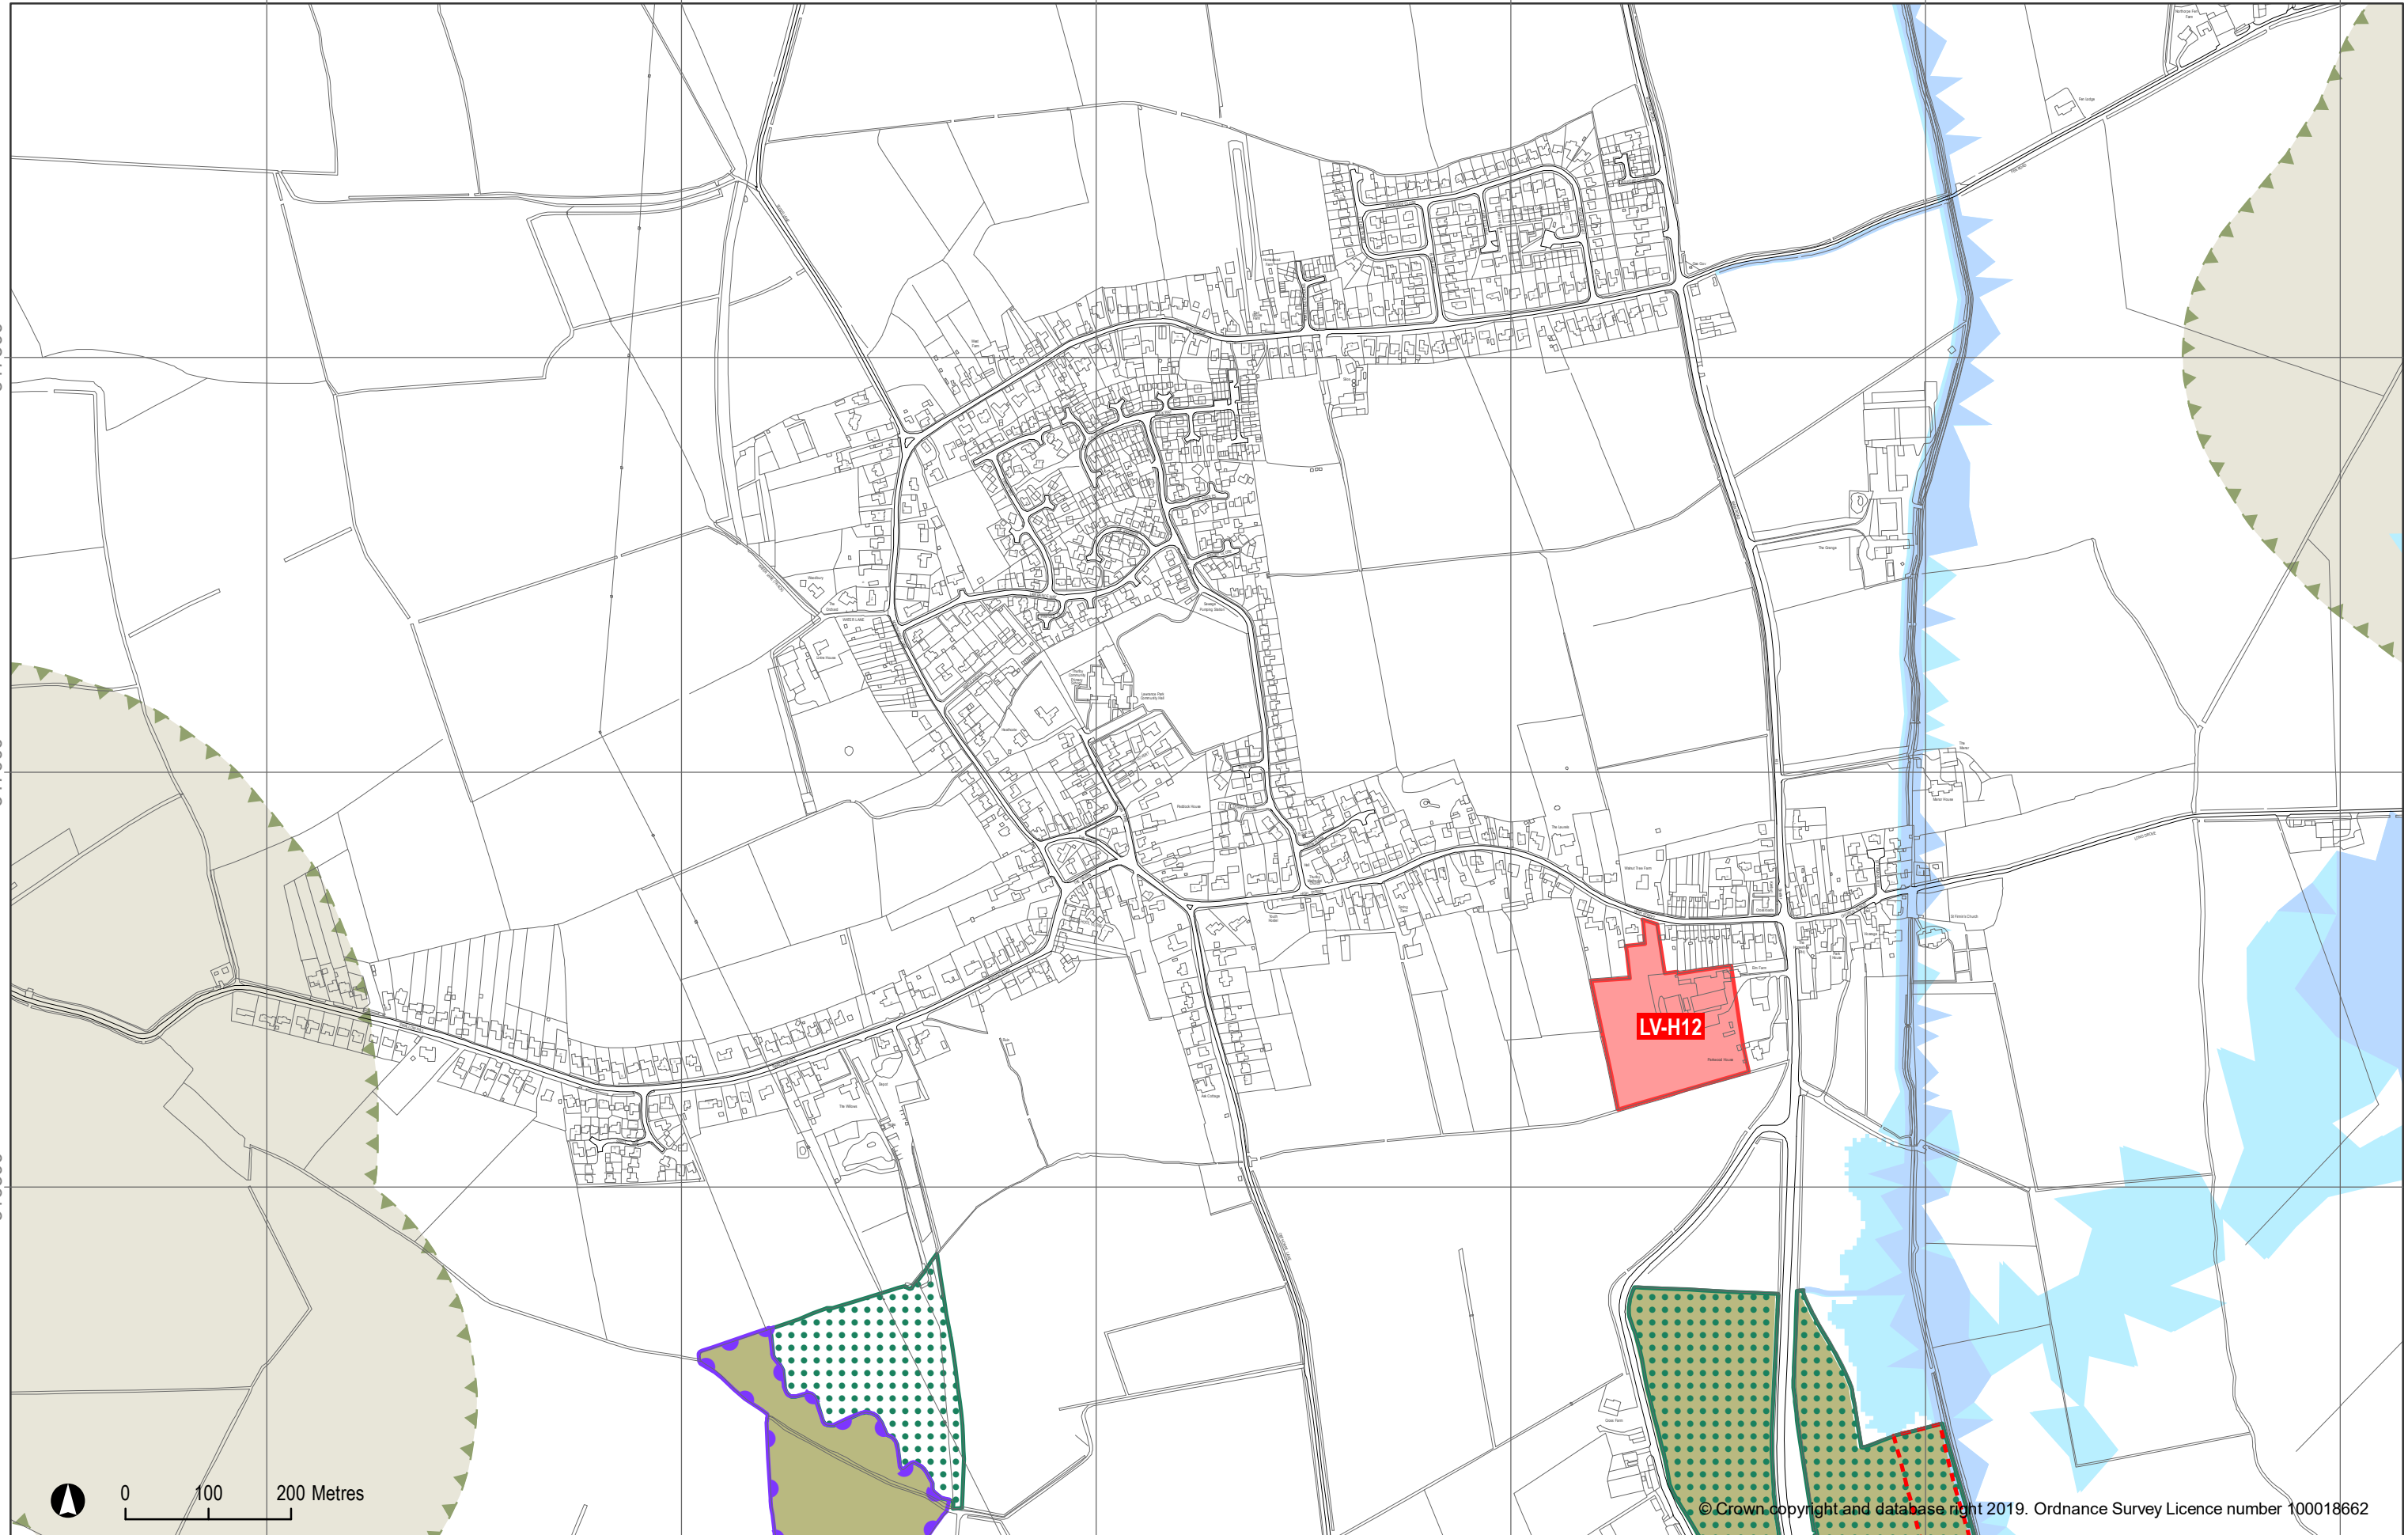

508500

509000

509500

510000

510500

511000

317500

317000

316500

© Crown copyright and database right 2019. Ordnance Survey Licence number 100018662

© Natural England copyright 2019. Information licensed under the Open Government Licence v3.0. © Greater Lincolnshire Nature Partnership 2019

**SOUTH
KESTEVEN
DISTRICT
COUNCIL**

South Kesteven District Council
Local Plan to 2036 - Policies Map: Final

Inset 79: Thurlby