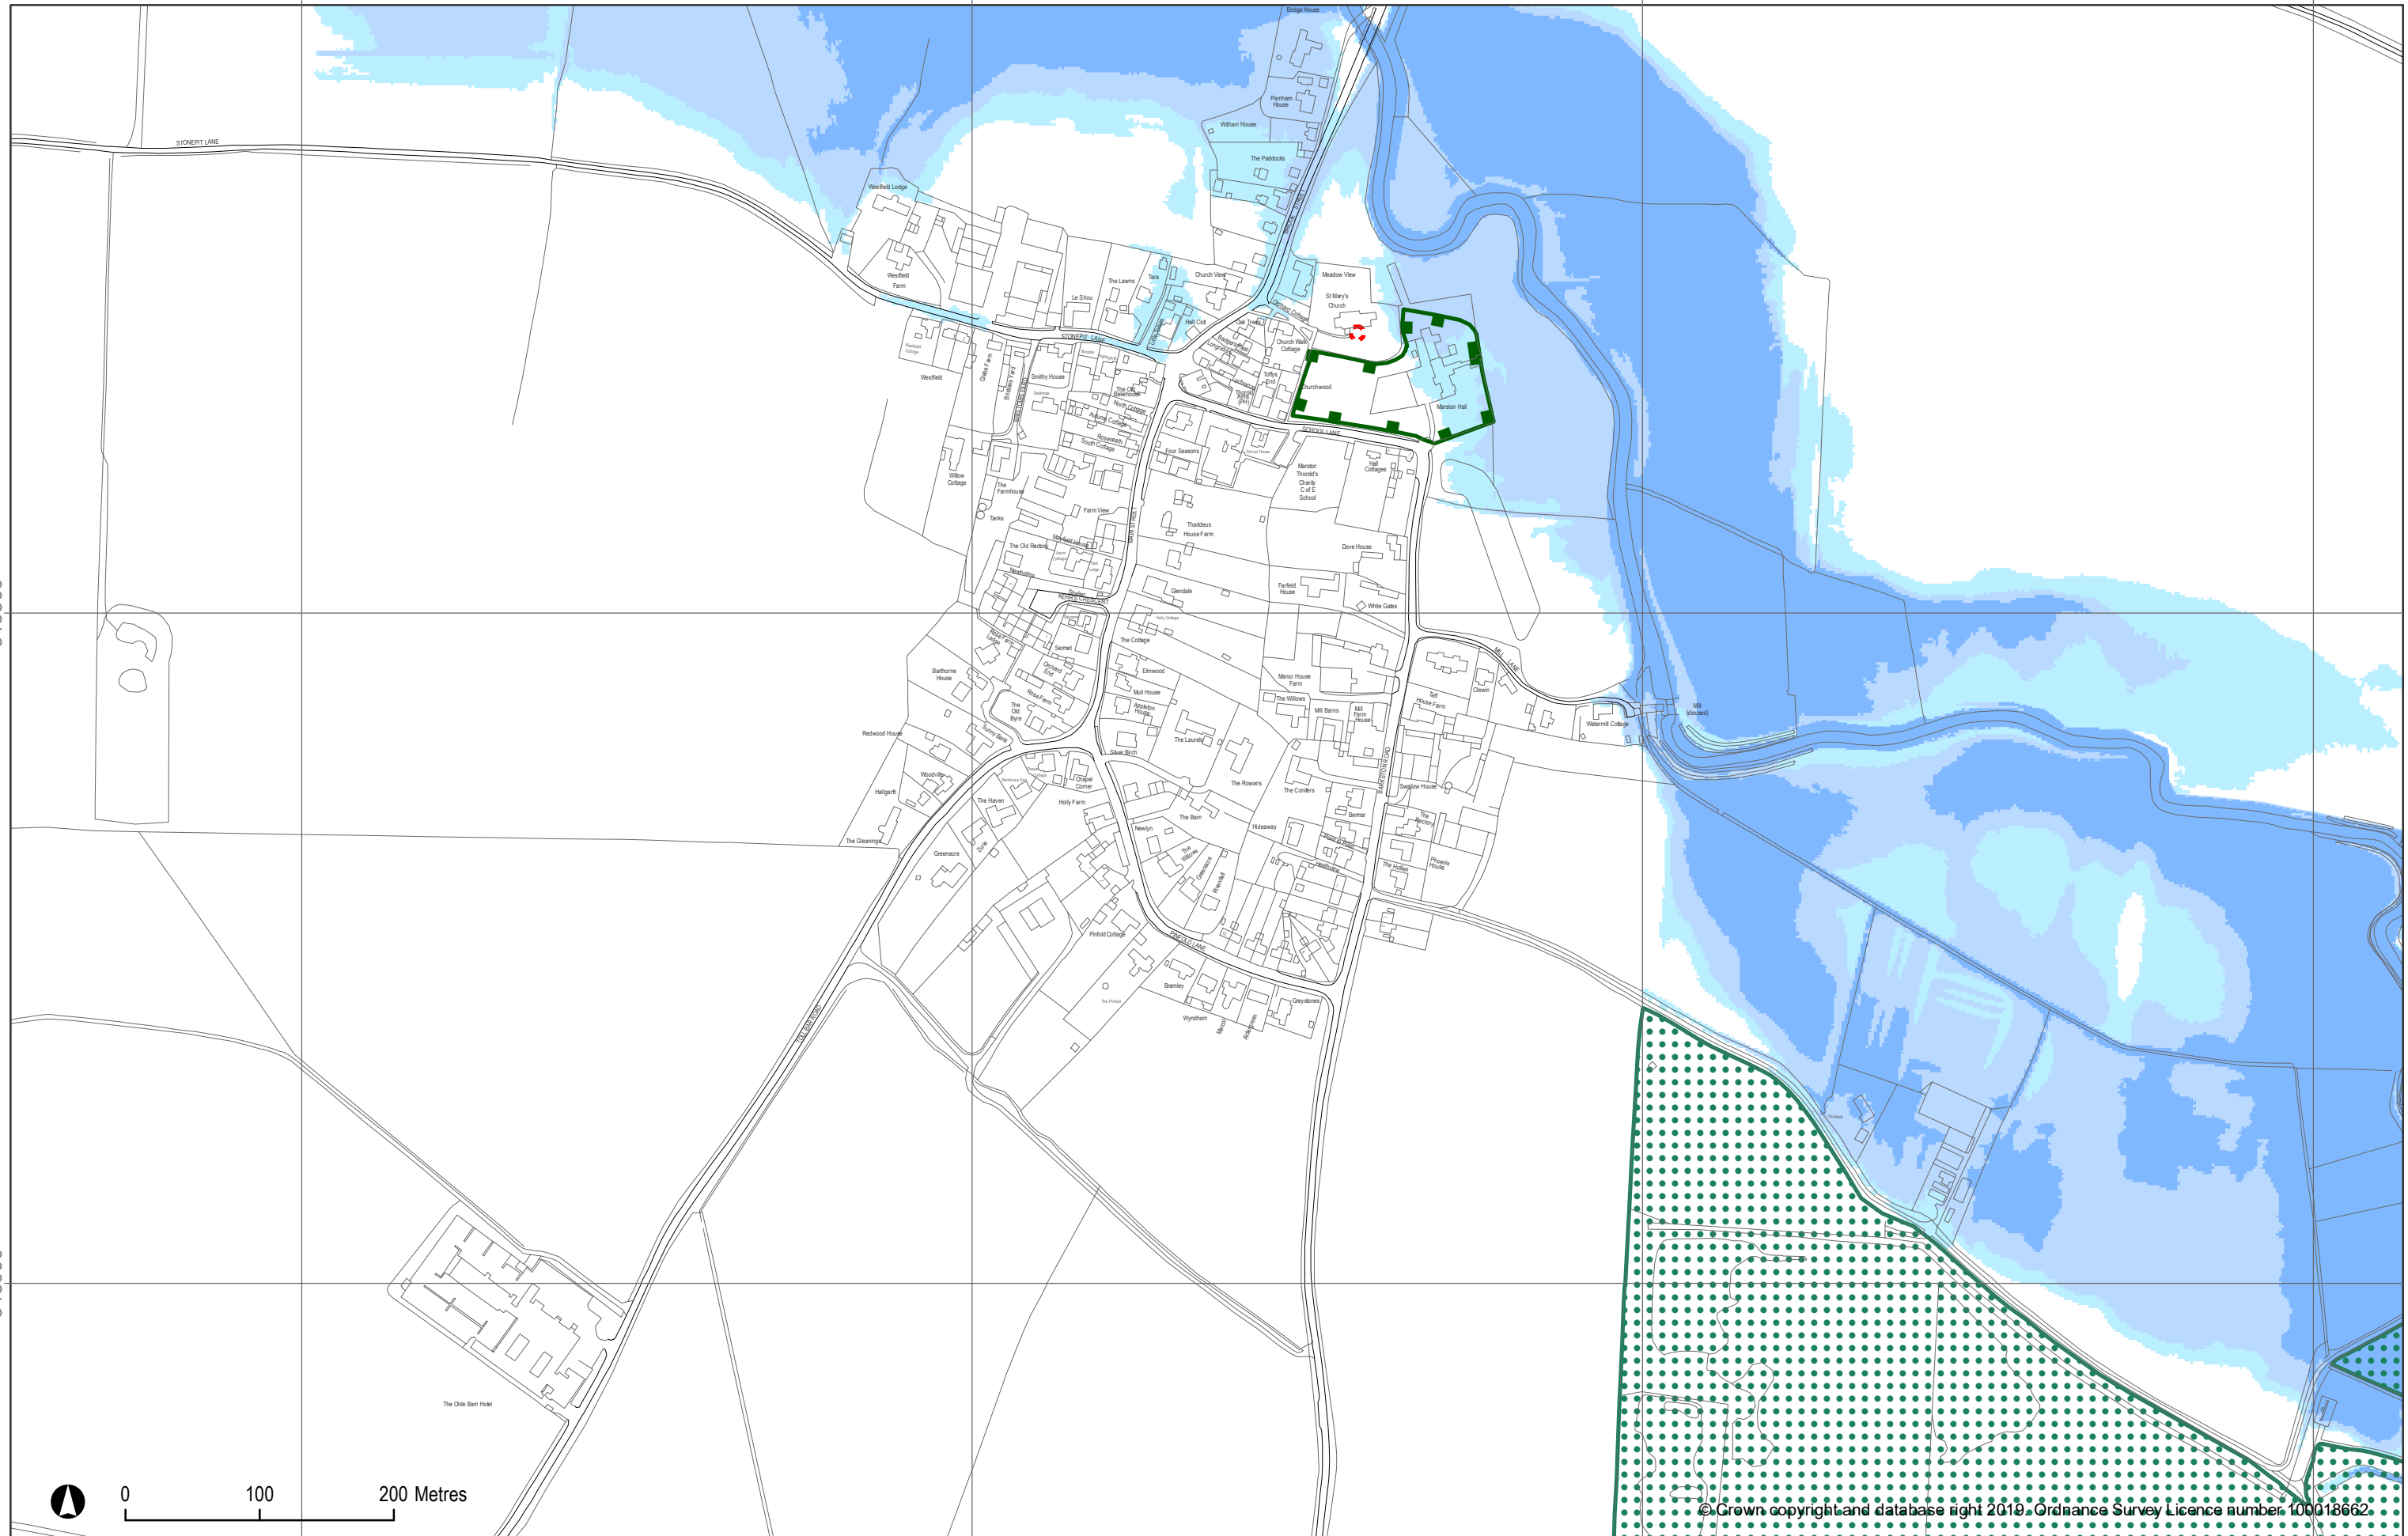

488500

489000

489500

490000

343500

343000

© Crown copyright and database right 2019. Ordnance Survey Licence number 100018662

© Natural England copyright 2019. Information licensed under the Open Government Licence v3.0. © Greater Lincolnshire Nature Partnership 2019

**SOUTH
KESTEVEN
DISTRICT
COUNCIL**

South Kesteven District Council
Local Plan to 2036 - Policies Map: Final

Inset 56: Marston