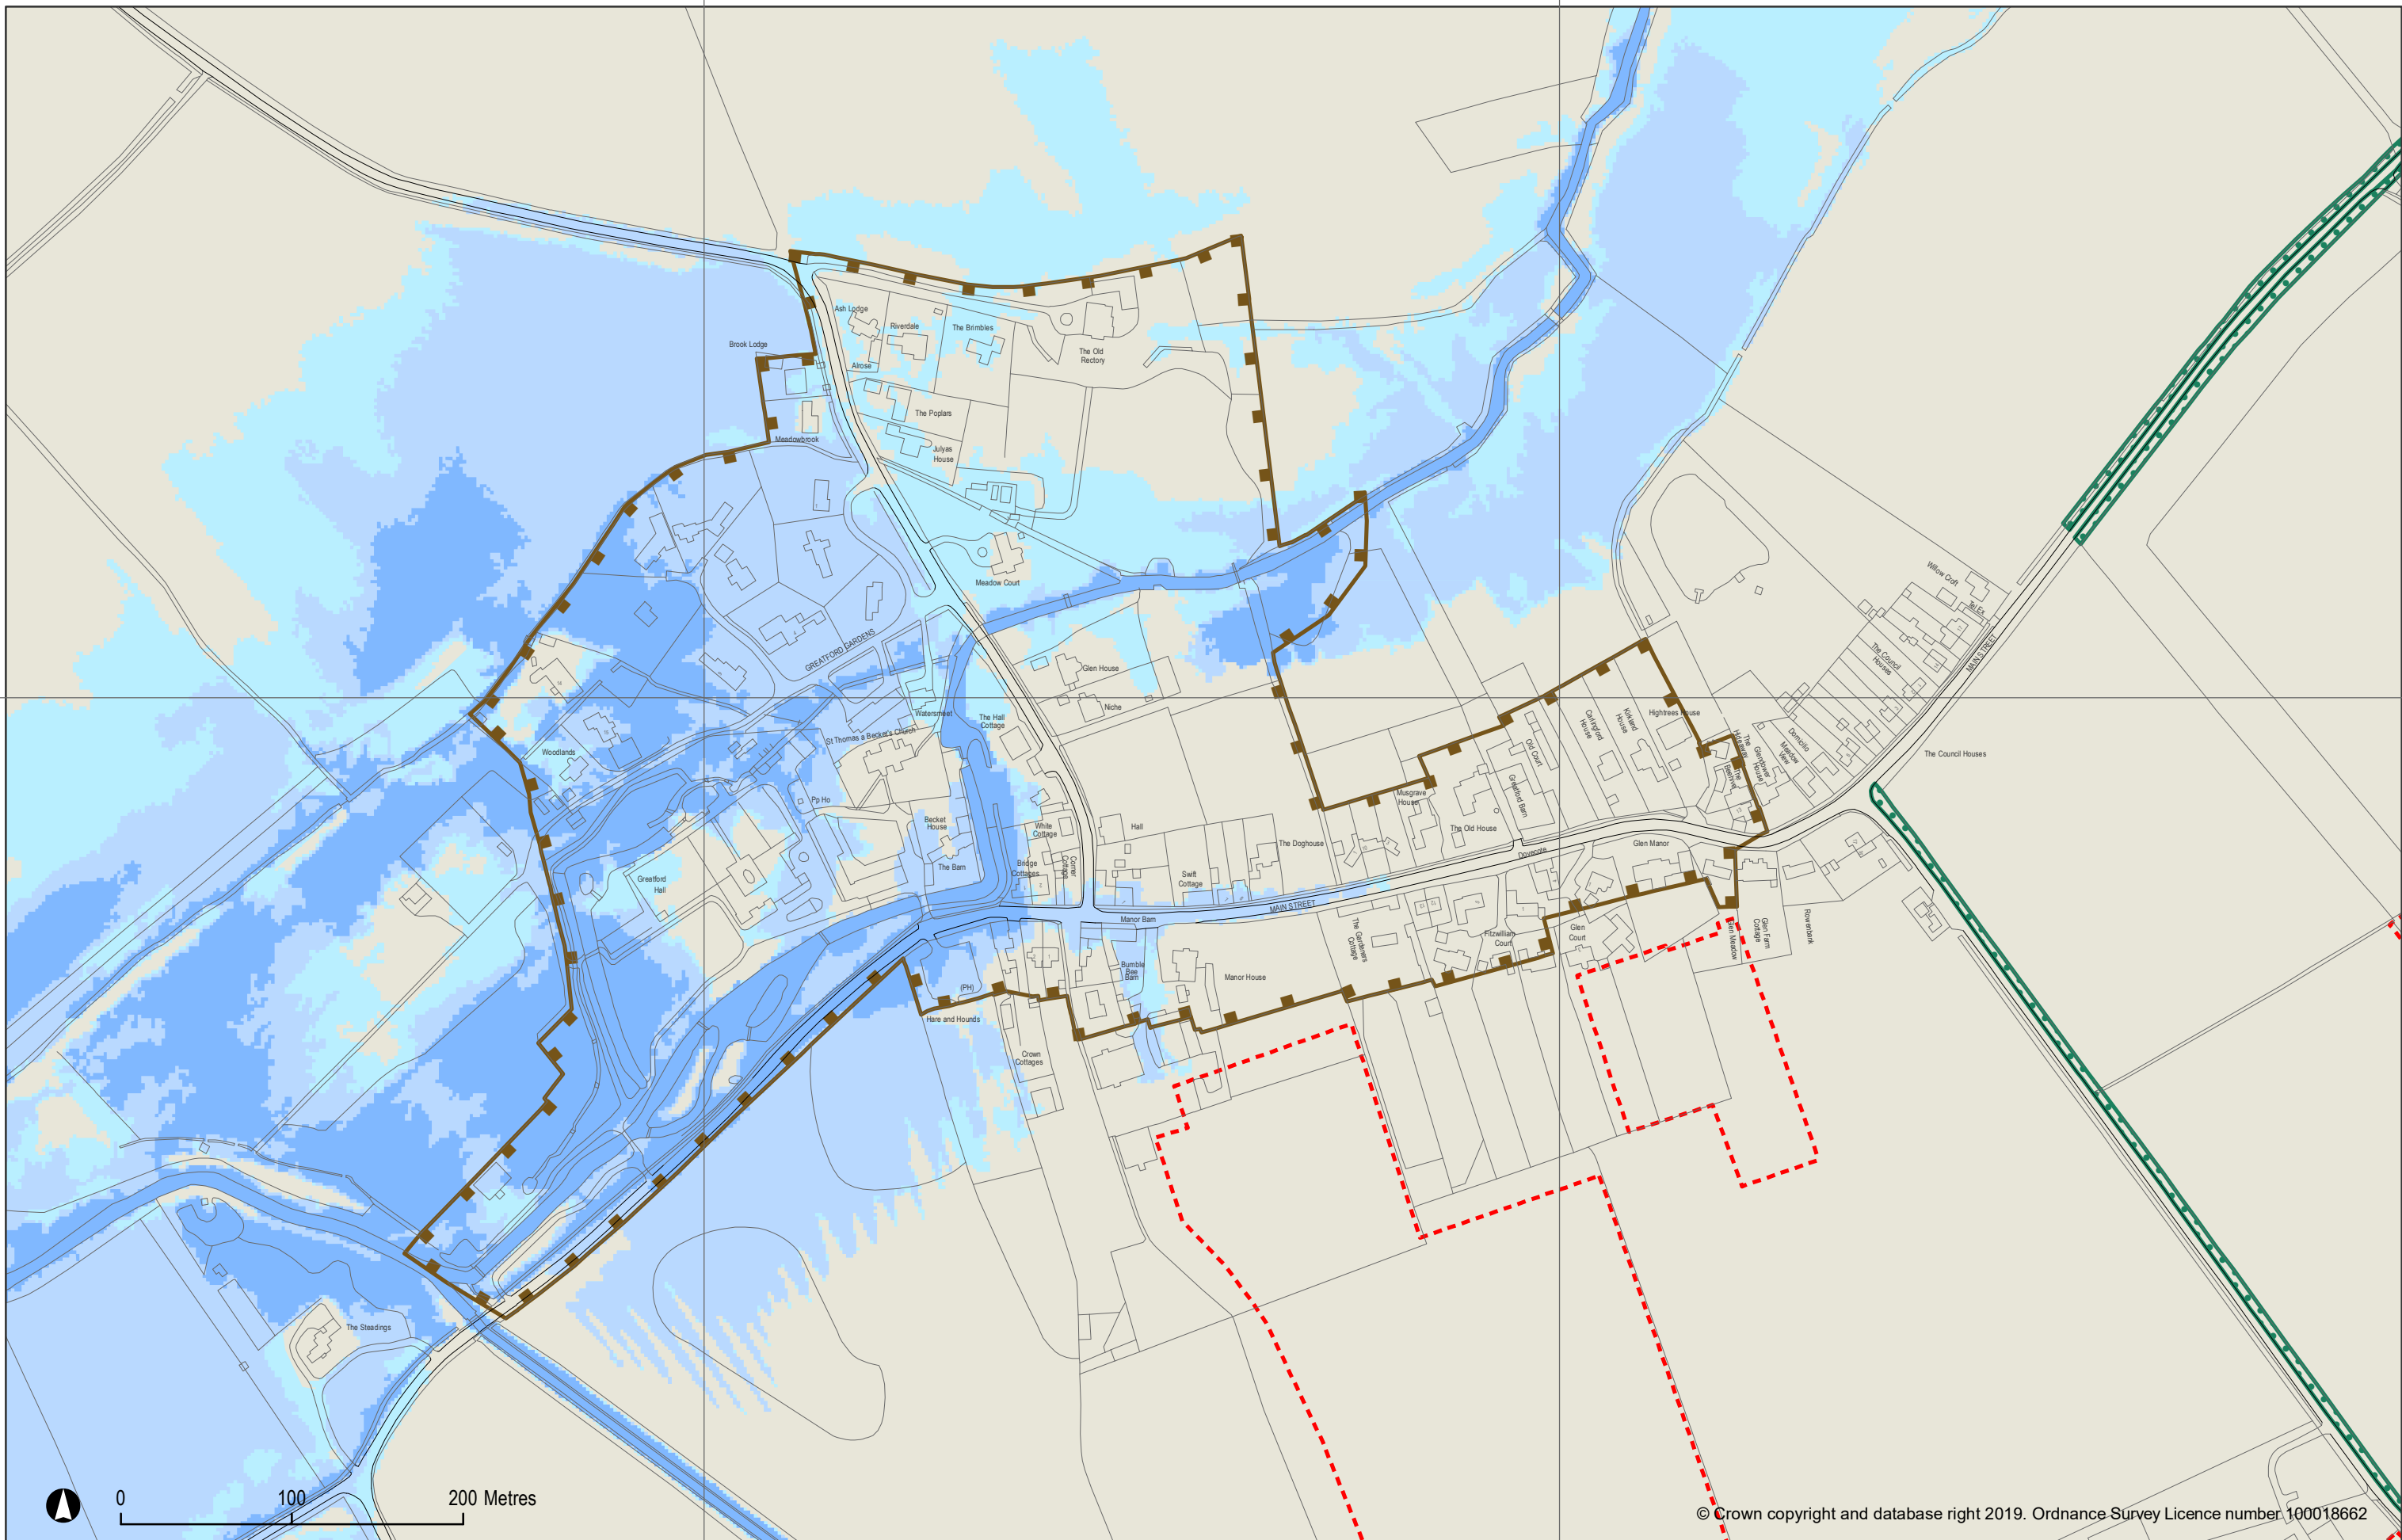

508500

509000

312000

© Crown copyright and database right 2019. Ordnance Survey Licence number 100018662

© Natural England copyright 2019. Information licensed under the Open Government Licence v3.0. © Greater Lincolnshire Nature Partnership 2019

**SOUTH  
KESTEVEN  
DISTRICT  
COUNCIL**

**South Kesteven District Council**  
**Local Plan to 2036 - Policies Map: Final**

**Inset 40: Greatford**