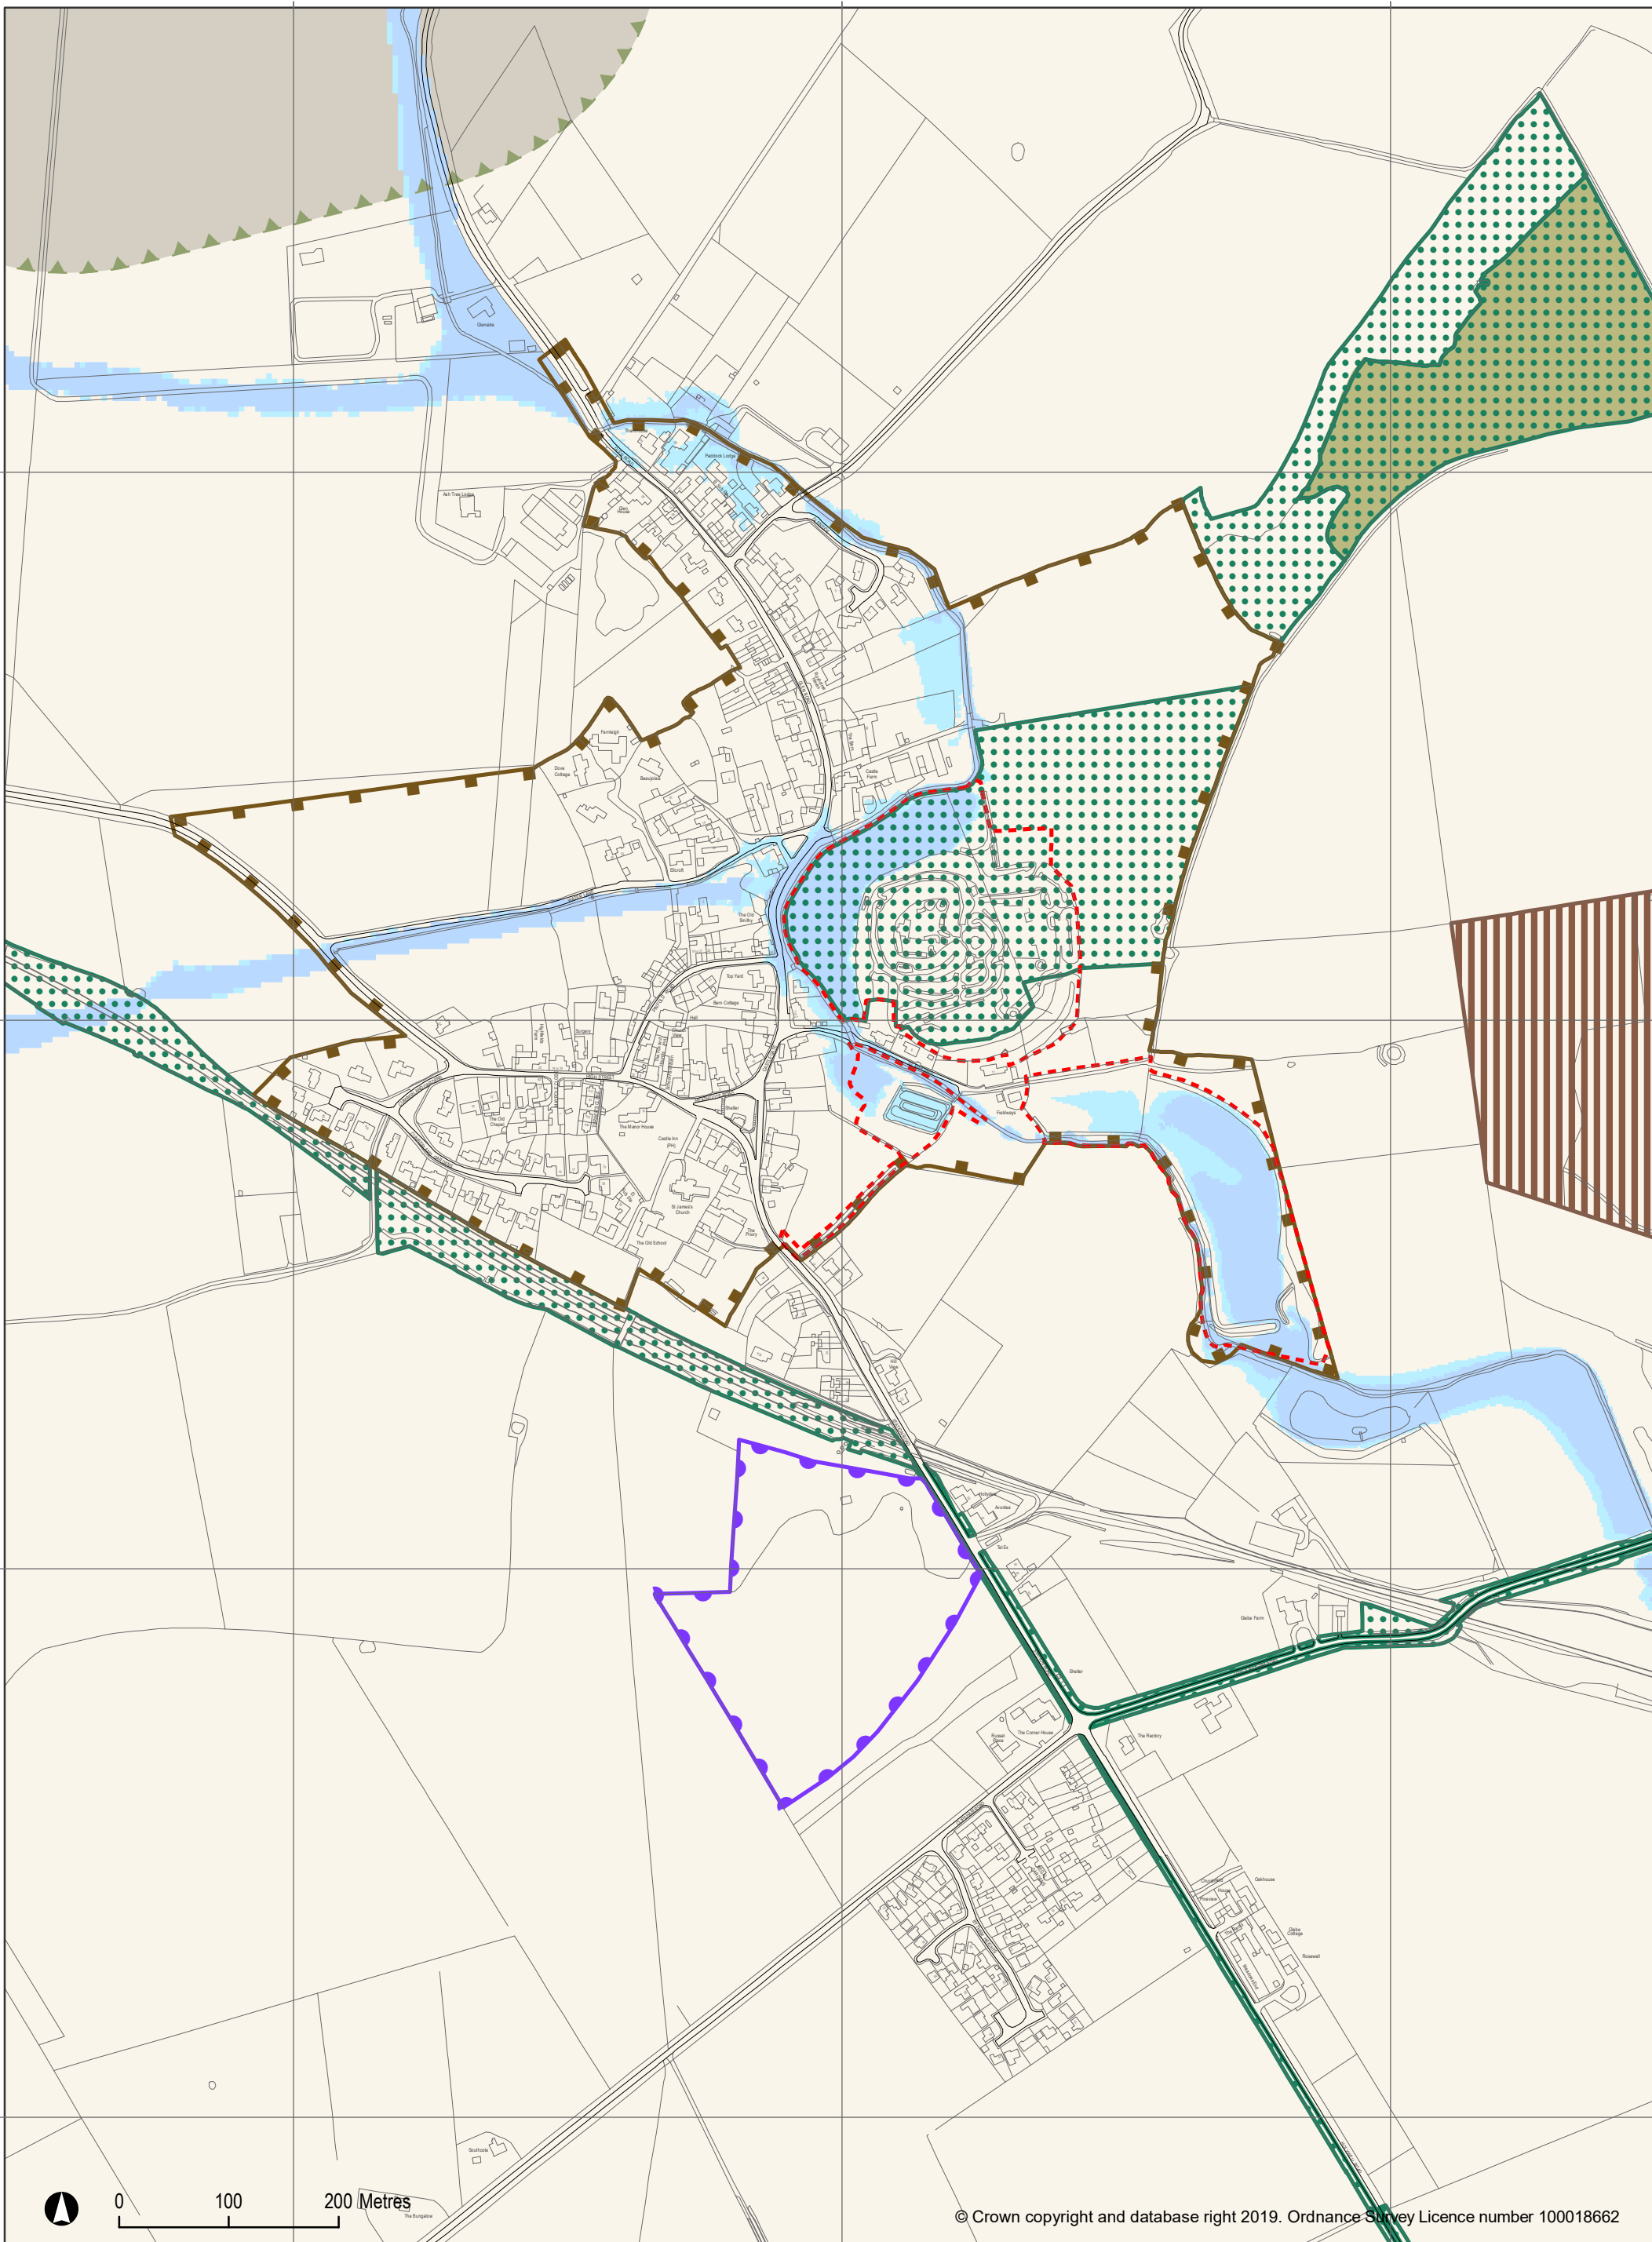

498500

499000

499500

319000

318500

318000

317500

© Crown copyright and database right 2019. Ordnance Survey Licence number 100018662

© Natural England copyright 2019. Information licensed under the Open Government Licence v3.0. © Greater Lincolnshire Nature Partnership 2019

**SOUTH
KESTEVEN
DISTRICT
COUNCIL**

South Kesteven District Council
Local Plan to 2036 - Policies Map: Final

Inset 20: Castle Bytham